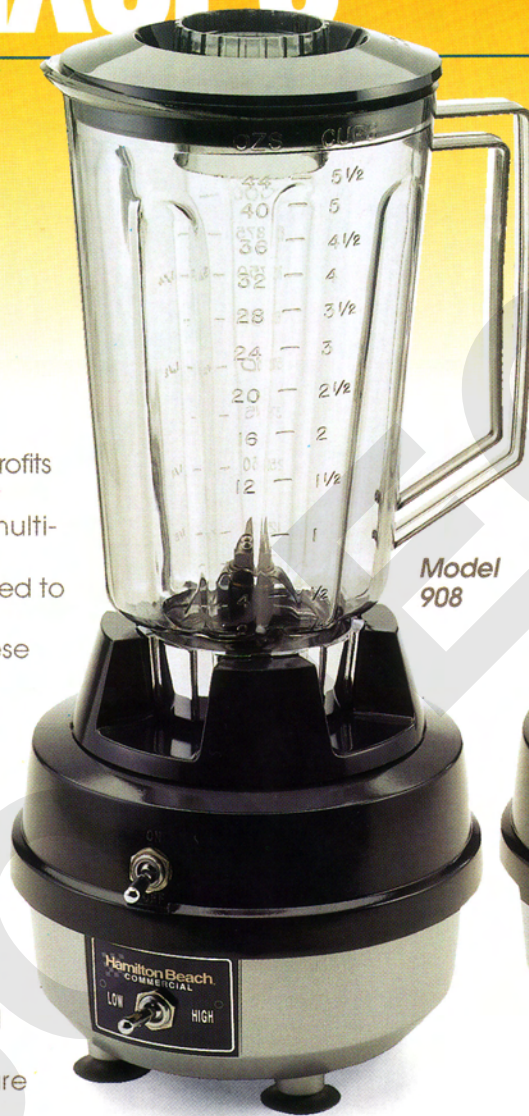

Model 908/909

Bar Mixers

Build mixed drink sales and profits with these heavy-duty, multi-purpose bar mixers. Designed to meet professional demands, these dependable bar mixers deliver two-speed power with a quiet force. The separate on-off toggle switches are conveniently located for quick and easy access. Four durable stainless steel cutting and mixing blades ensure perfectly smooth drinks every time with no left over ice or fruit chunks.

Model 908 features a break-resistant 44-ounce polycarbonate container with easy-to-read graduated measurement marks, a snug fitting two-piece vinyl lid and an easy-grip, molded handle. 32 ounce capacity model 909 offers a durable, smooth-walled stainless steel container with a snug fitting two-piece vinyl lid. These easy-to-clean

Model 908

Model 909

models feature heavy-duty motors designed for years of trouble-free service.

Complete with upscale midnight blue housing and sturdy die-cast bases to eliminate slips or skids, these bar blenders are just another reason why Hamilton Beach is the quality leader in commercial appliances.

2 Year Warranty.

Hamilton Beach
COMMERCIAL

Model 908/909

Bar Mixers

SPECIFICATIONS

Motor: Heavy-duty, 120 volts

Switches: Two, 2-position toggle switches

Cord Set: Heavy-duty with 3-wire grounded plug