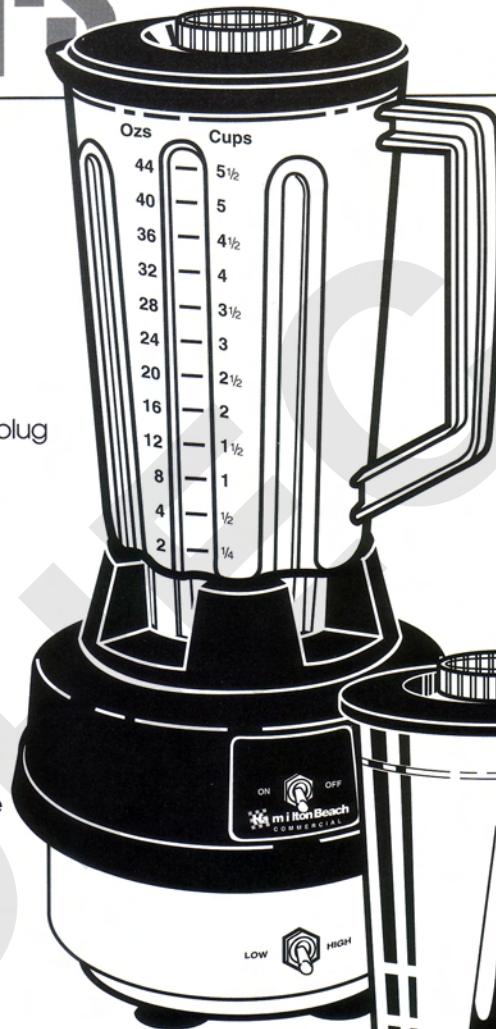

Model 908/909

Bar Mixers

SPECIFICATIONS

Motor: Heavy-duty, 120 volts

Switches: Two, 2-position toggle switches

Cord Set: Heavy-duty with 3-wire grounded plug

Shipping Weight: 9.0 lbs.

CTN Dimensions: 14 1/2" x 6 7/8" x 6 7/8"

CTN Cube: .69 ft.

FEATURES

- Vinyl cover with polycarbonate filler cap
- 908: Sturdy, stain-resistant polycarbonate container with 44 oz. capacity
- 909: Stainless steel container with 32 oz. capacity
- Tasteless, odorless, neoprene seal ring
- Stainless steel blades
- Die cast cutter retaining ring
- Sturdy, flexible neoprene clutch
- Self-aligning collar
- Heavy-duty die cast blender base
- Powerful motor for long-term use
- Separate "on-off" and 2 speed toggle switches
- Sure-grip feet
- UL listed, CSA certified, NSF listed

2 Year Warranty

Model 908