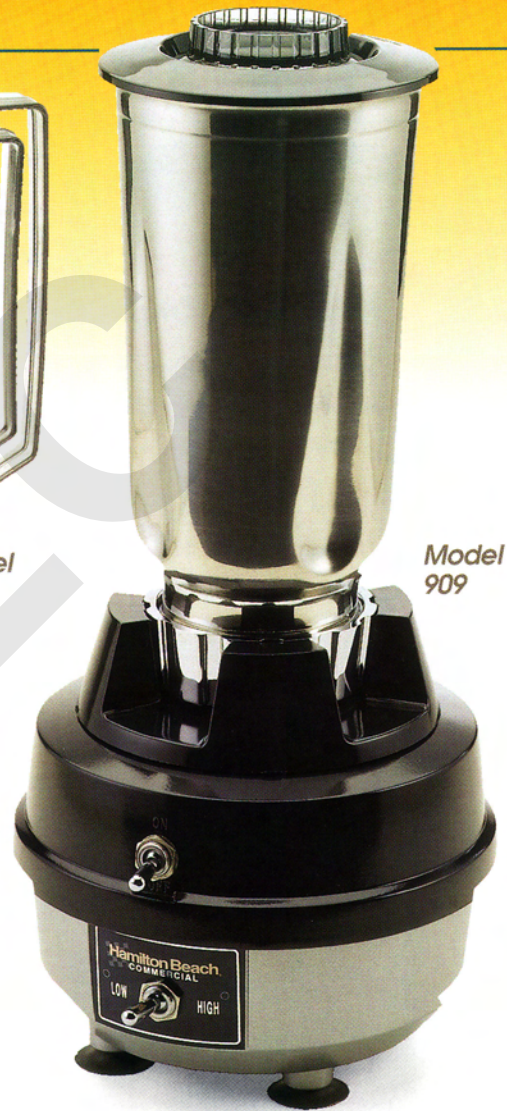

Model 908/909

Bar Mixers

Build mixed drink sales and profits with these heavy-duty, multi-purpose bar mixers. Designed to meet professional demands, these dependable bar mixers deliver two-speed power with a quiet force. The separate on-off toggle switches are conveniently located for quick and easy access. Four durable stainless steel cutting and mixing blades ensure perfectly smooth drinks every time with no left over ice or fruit chunks.

Model 908 features a break-resistant 44-ounce polycarbonate container with easy-to-read graduated measurement marks, a snug fitting two-piece vinyl lid and an easy-grip, molded handle. 32 ounce capacity model 909 offers a durable, smooth-walled stainless steel container with a snug fitting two-piece vinyl lid. These easy-to-clean

Model 908

Model 909

models feature heavy-duty motors designed for years of trouble-free service.

Complete with upscale midnight blue housing and sturdy die-cast bases to eliminate slips or skids, these bar blenders are just another reason why Hamilton Beach is the quality leader in commercial appliances.

2 Year Warranty.

Hamilton Beach
COMMERCIAL

Model 908/909

Bar Mixers

SPECIFICATIONS

Motor: Heavy-duty, 120 volts

Switches: Two, 2-position toggle switches

Cord Set: Heavy-duty with 3-wire grounded plug