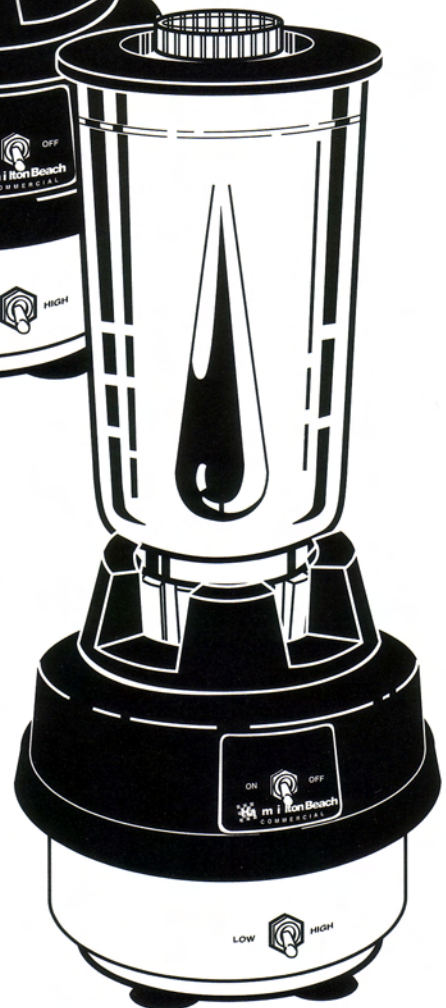

Model 909

Hamilton Beach.
COMMERCIAL

WASHINGTON, NORTH CAROLINA 27889